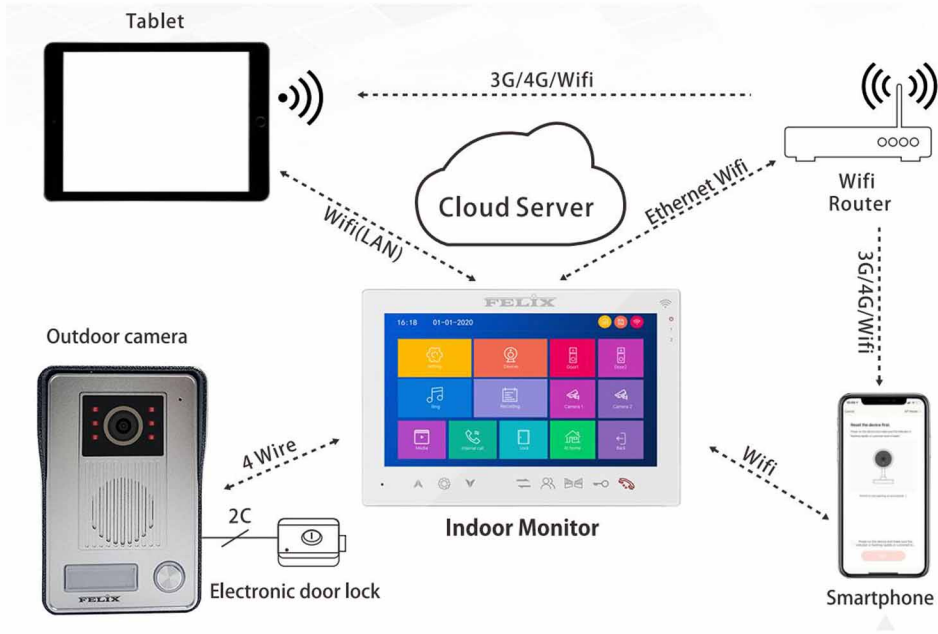

Connection details