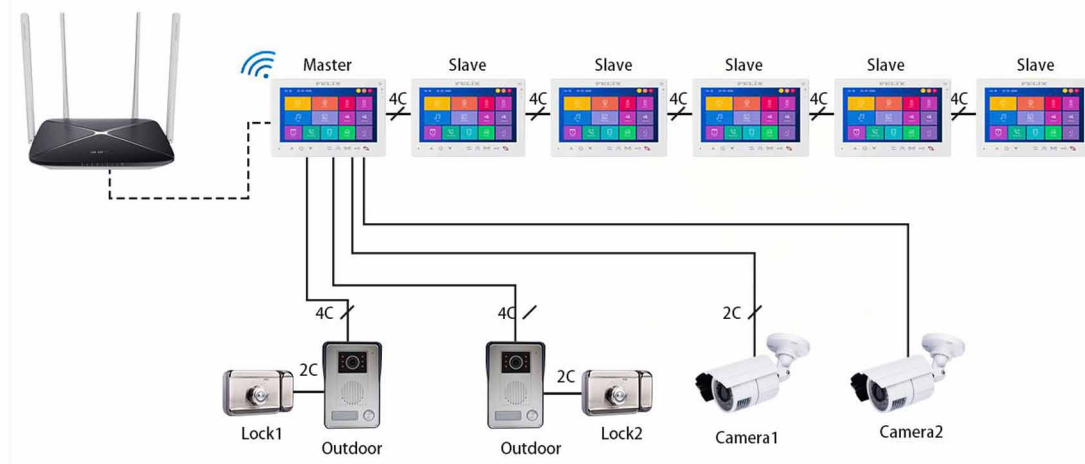

Wiring Diagram